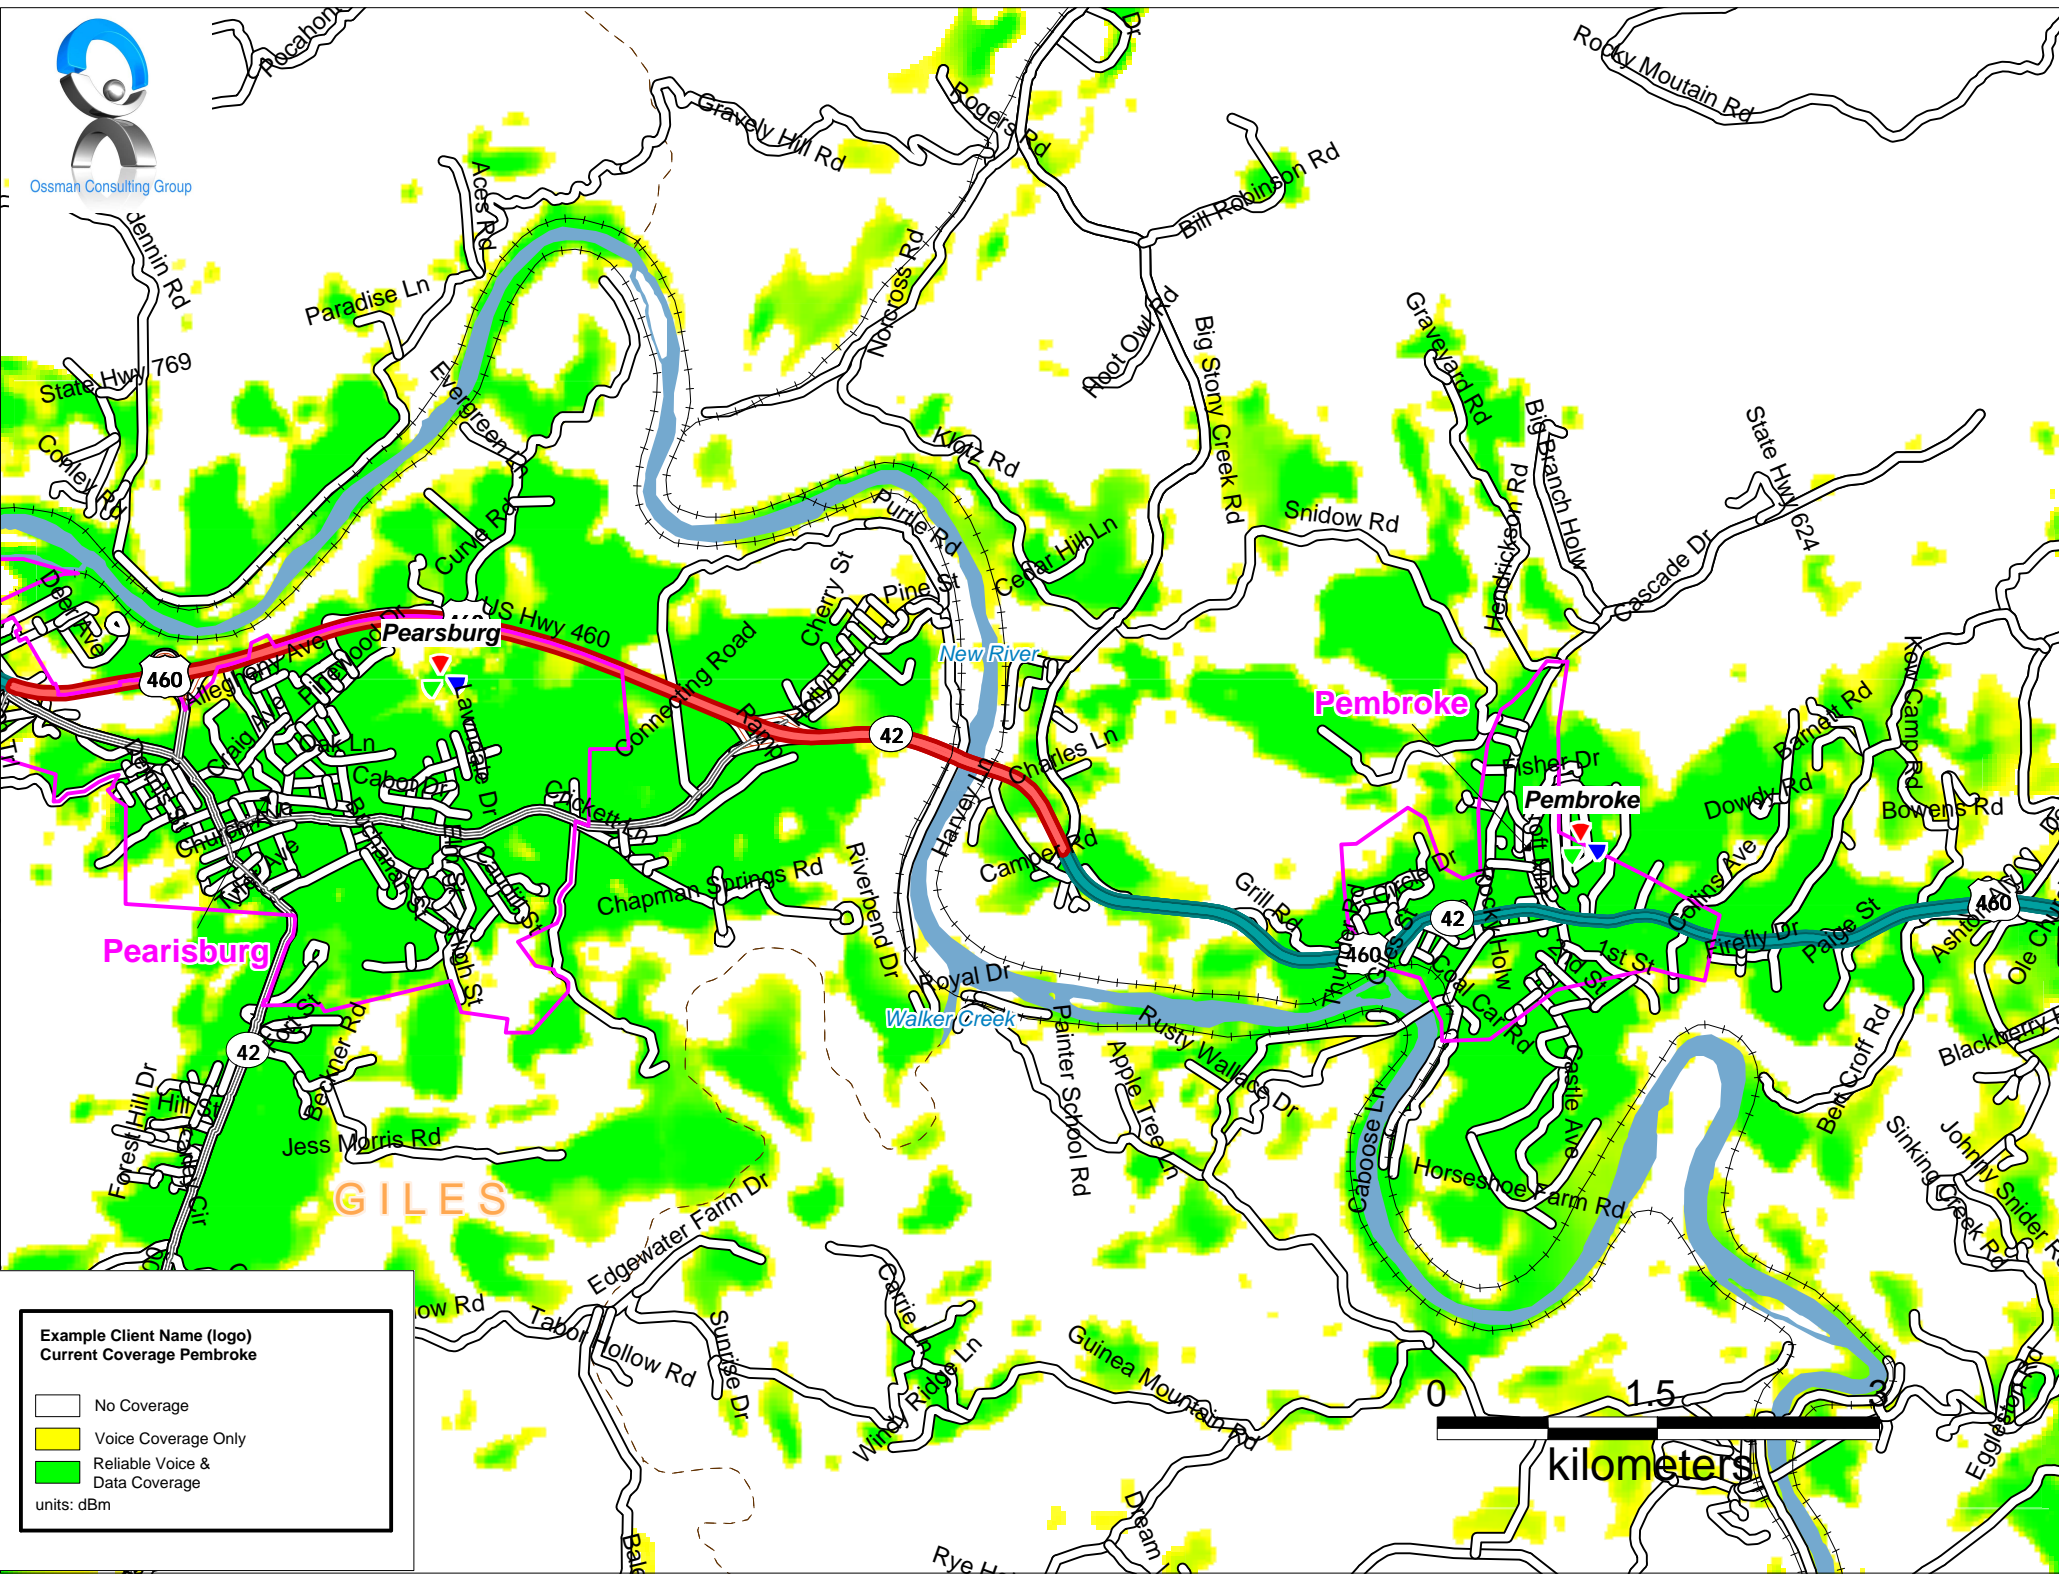

Ossman Consulting Group

Example Base Map

Example Client Name (logo)
Current Coverage Pembroke

- No Coverage
- Voice Coverage Only
- Reliable Voice & Data Coverage

units: dBm

Ossmah Consulting Group

Example Client Name (logo)
Current Coverage Pembroke

- No Coverage
- Voice Coverage Only
- Reliable Voice & Data Coverage

units: dBm

Osman Consulting Group

Proposed New Site Objective

Example Client Name (logo)
 Current Coverage Pembroke

- No Coverage
 - Voice Coverage Only
 - Reliable Voice & Data Coverage
- units: dBm

Ossman Consulting Group

Example Client Name (logo)
Current Coverage & New Site Pembroke West

-  No Coverage
 -  Voice Coverage Only
 -  Reliable Voice & Data Coverage
- units: dBm

Ossman Consulting Group