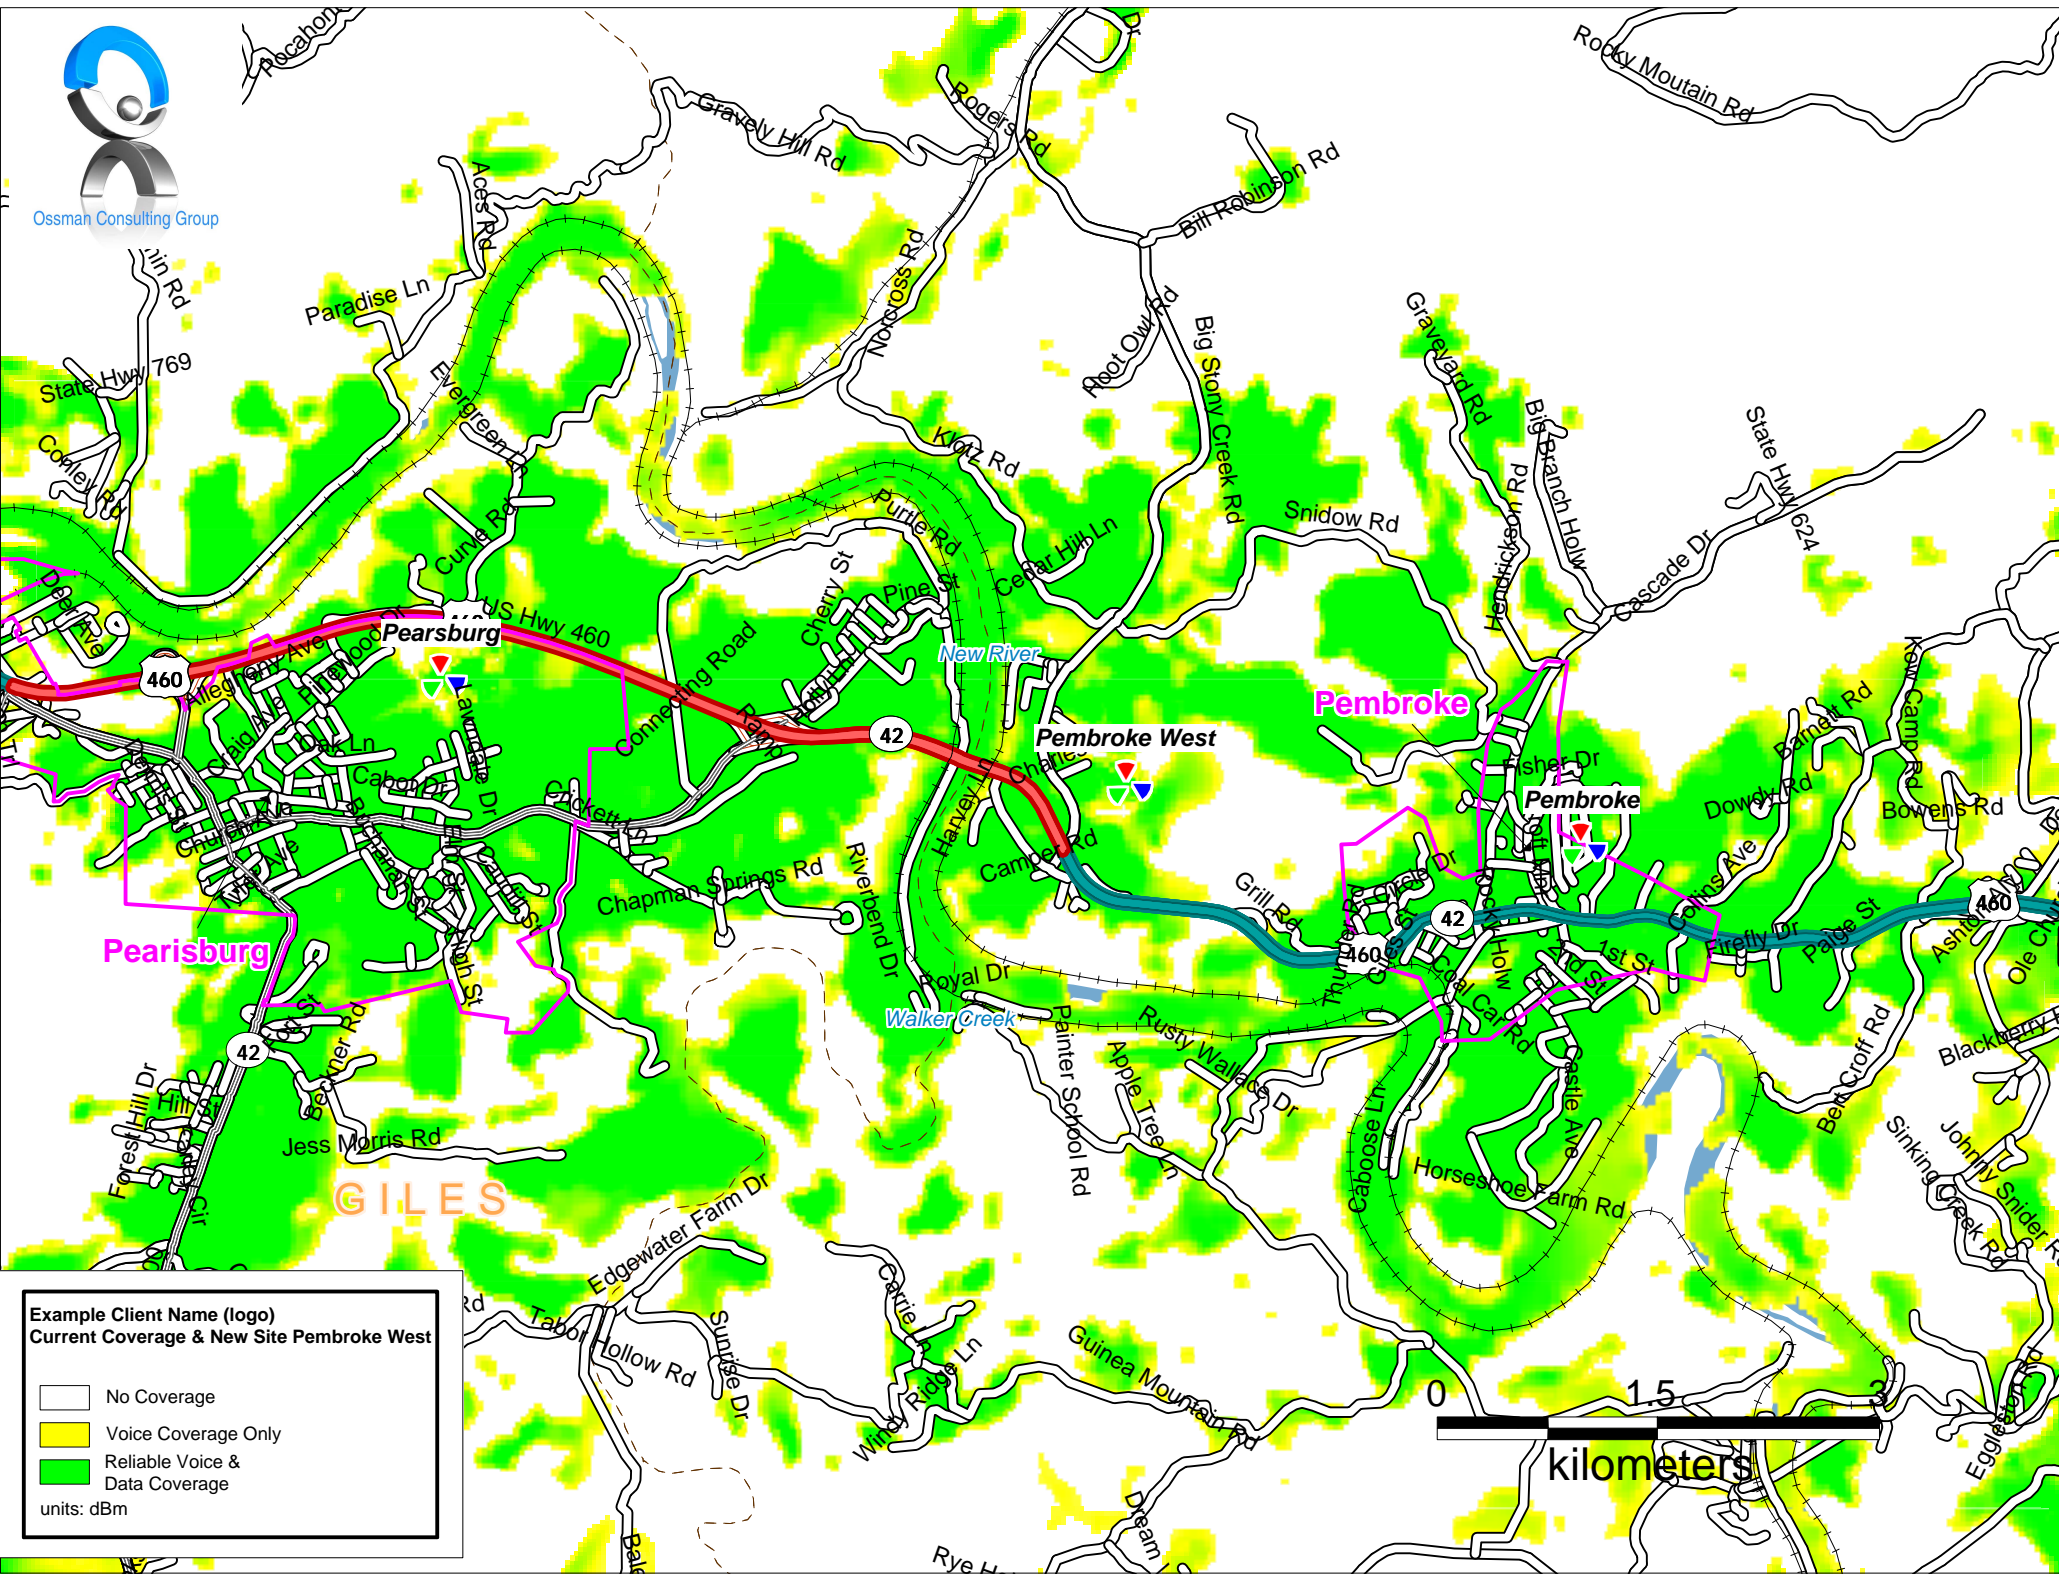

Ossman Consulting Group

Example Client Name (logo)
Current Coverage & New Site Pembroke West

-  No Coverage
 -  Voice Coverage Only
 -  Reliable Voice & Data Coverage
- units: dBm

Ossman Consulting Group