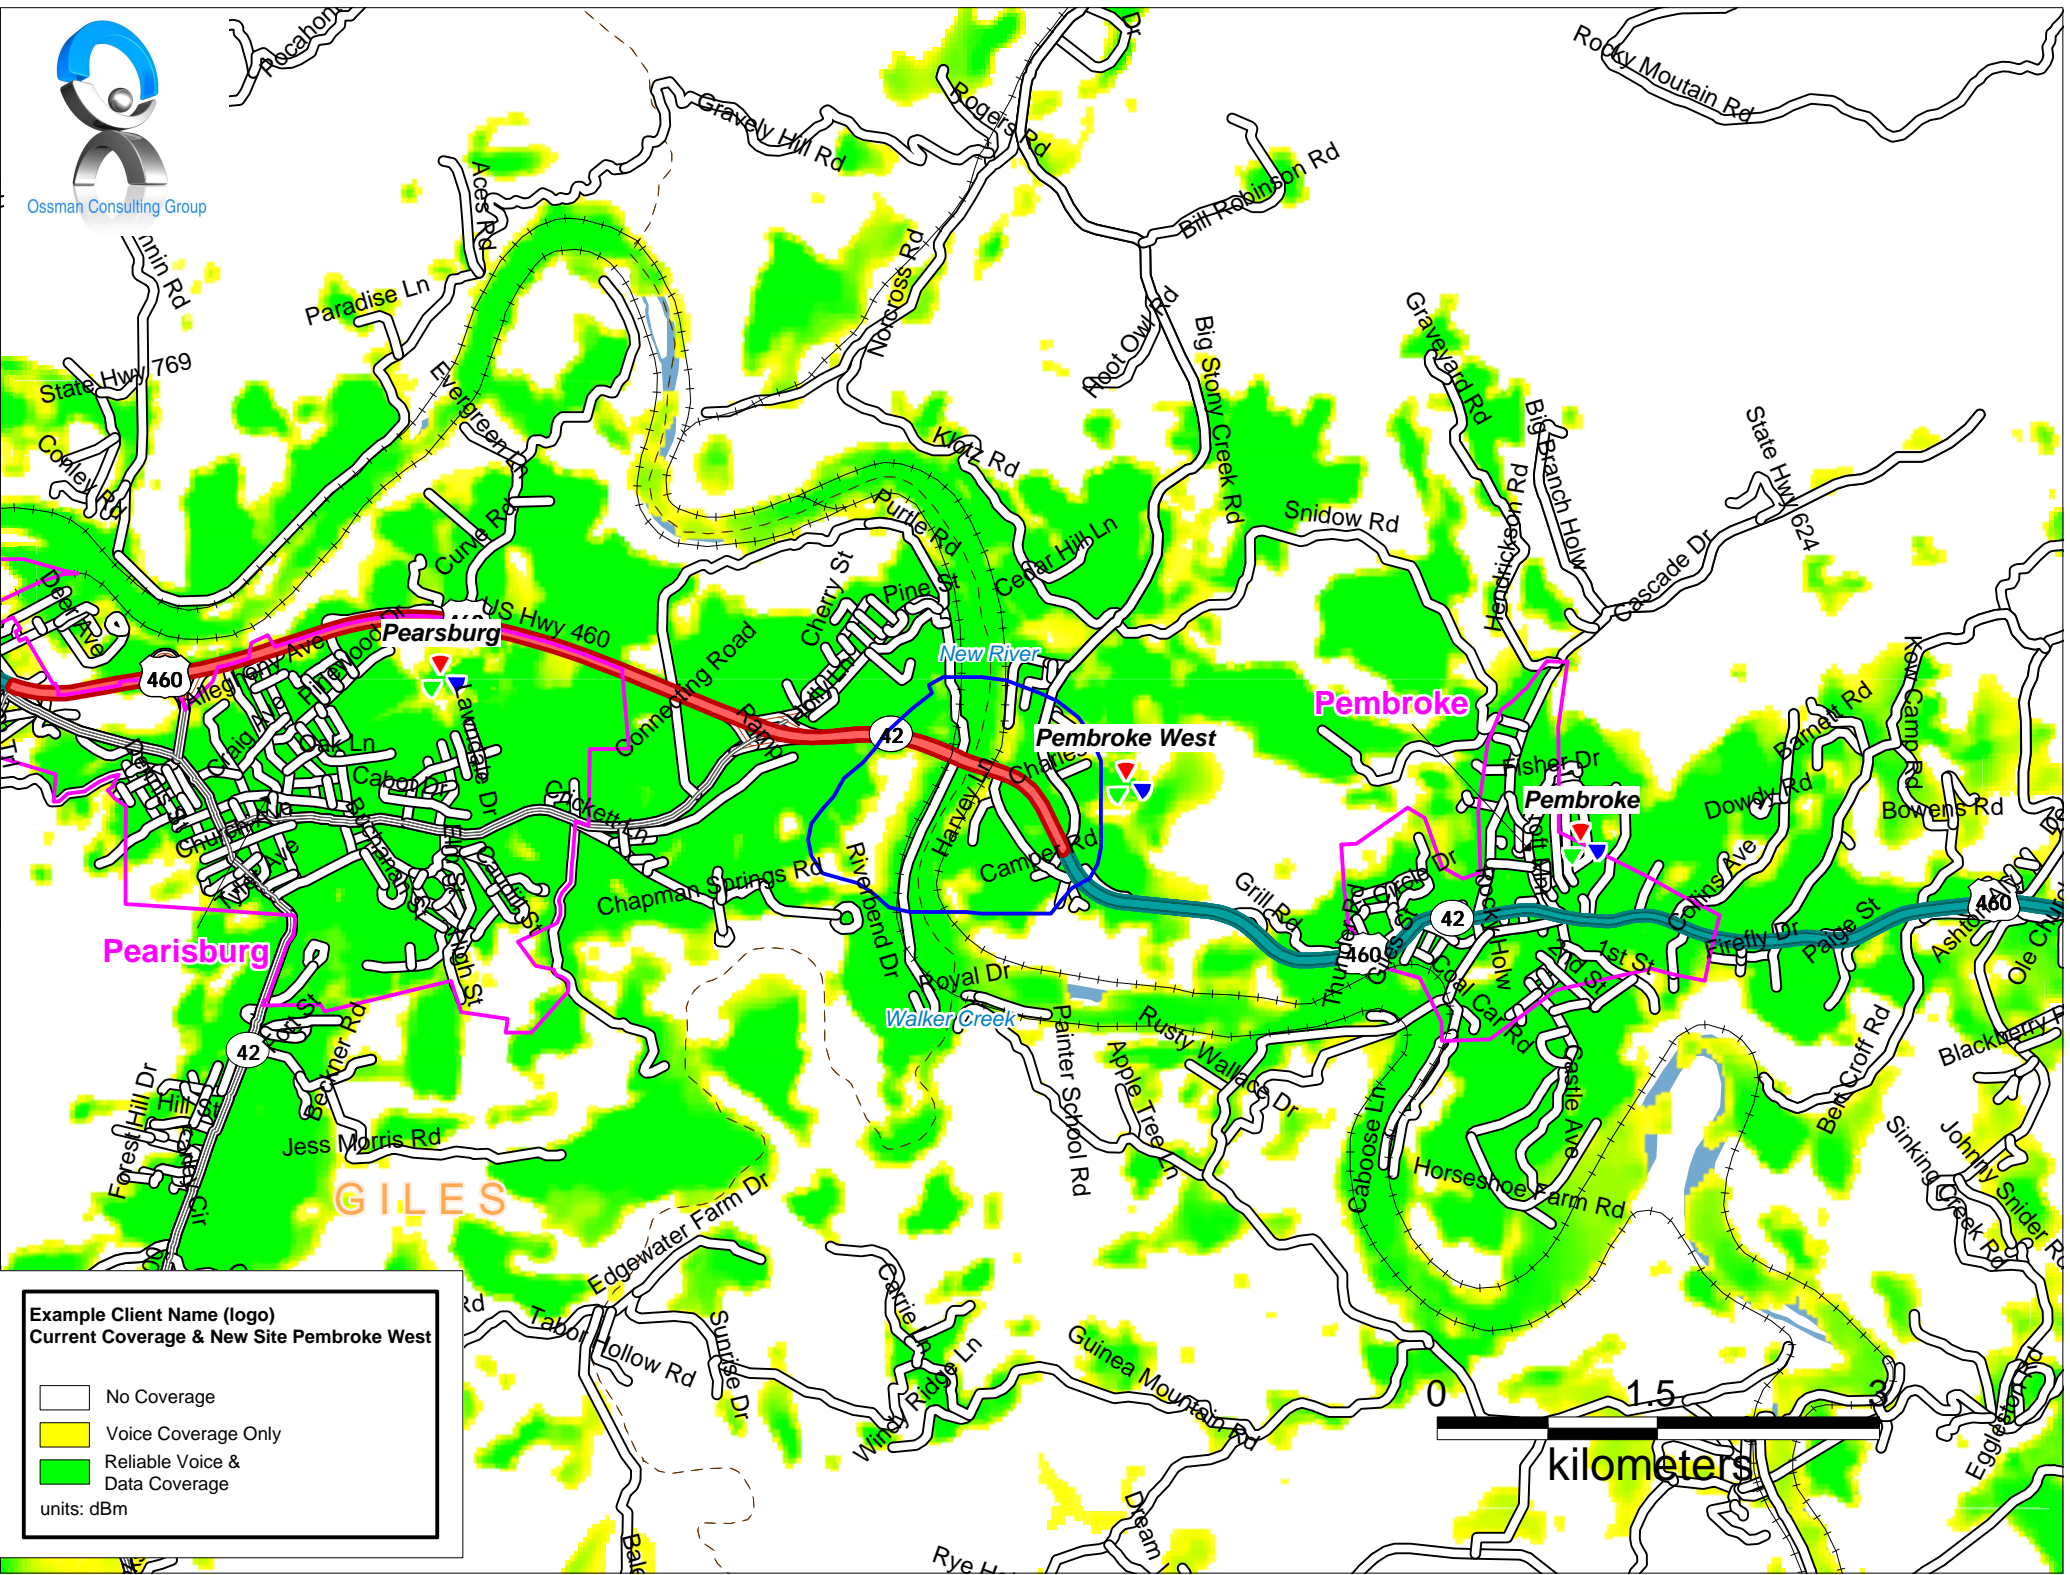

Ossman Consulting Group

Example Base Map

Example Client Name (logo)
Current Coverage Pembroke

- No Coverage
- Voice Coverage Only
- Reliable Voice & Data Coverage

units: dBm

Ossmah Consulting Group

Example Client Name (logo)
Current Coverage Pembroke

- No Coverage
- Voice Coverage Only
- Reliable Voice & Data Coverage

units: dBm

Osman Consulting Group

Proposed New Site Objective

Example Client Name (logo)
 Current Coverage Pembroke

- No Coverage
 - Voice Coverage Only
 - Reliable Voice & Data Coverage
- units: dBm

Ossman Consulting Group

Example Client Name (logo)
Current Coverage & New Site Pembroke West

-  No Coverage
 -  Voice Coverage Only
 -  Reliable Voice & Data Coverage
- units: dBm

Ossman Consulting Group